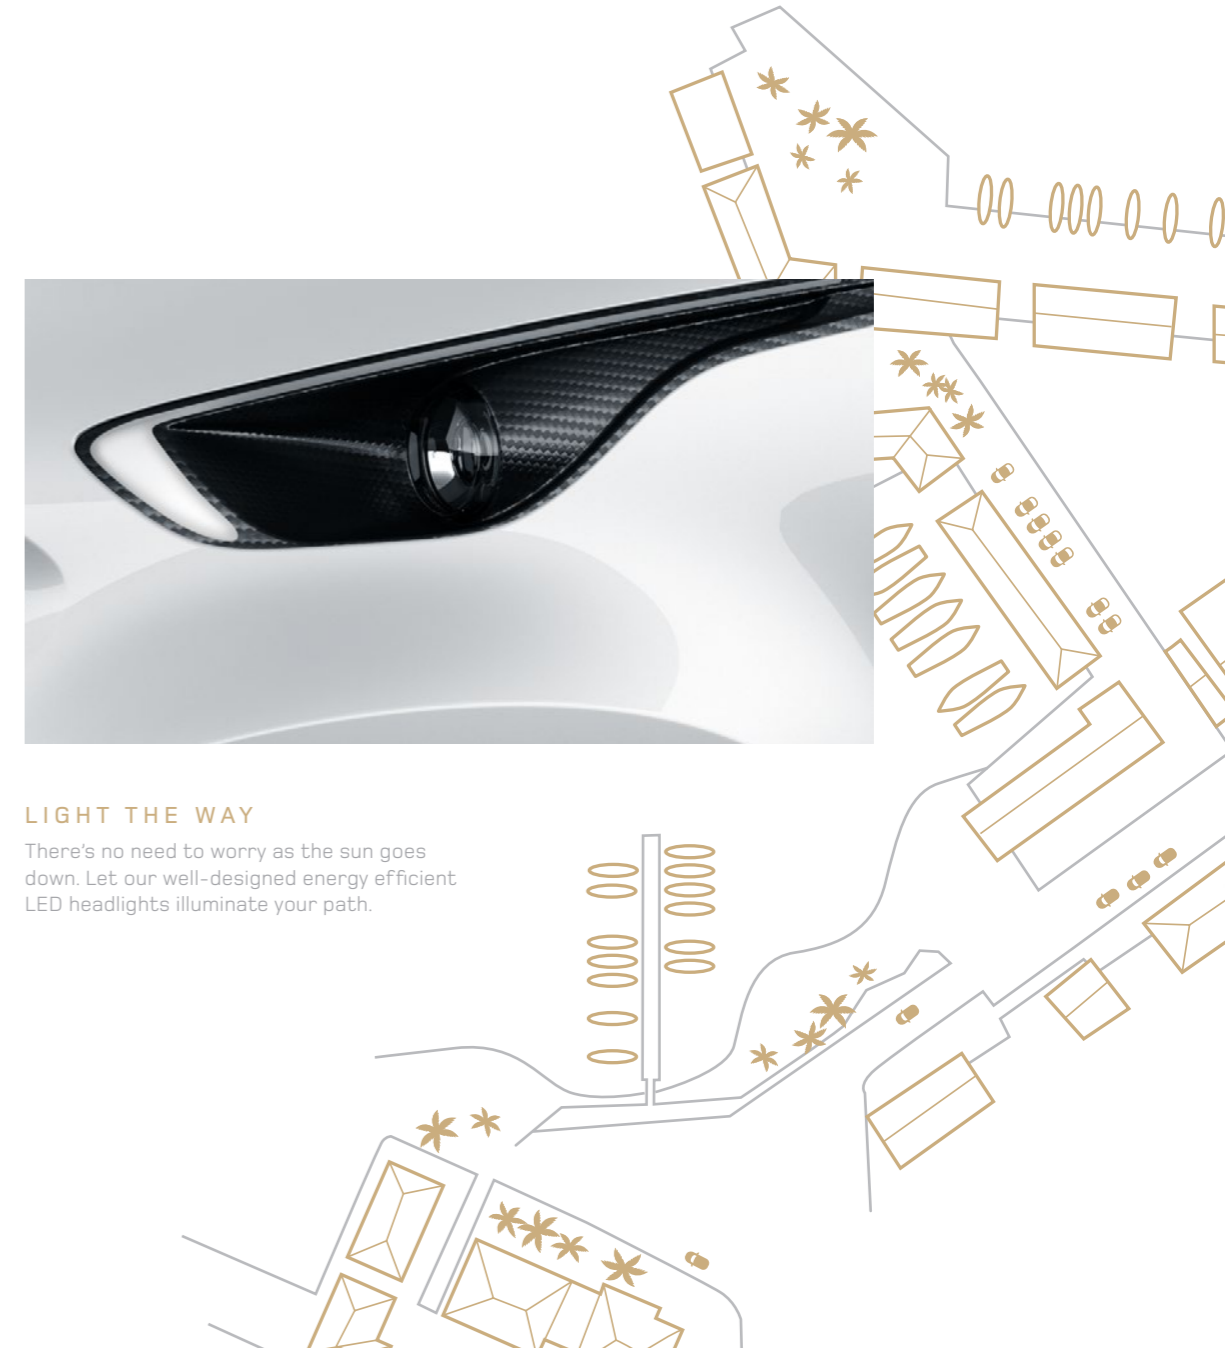

THERE...

...THE SUN SEEKER

You follow the sun. From under it, your life is filled with breezy movement. You dash between sumptuous leisure spots and invigorating wellness hubs with graceful fluidity. Colourful meals beside the ocean, morning fitness activities on the beach and breathtaking excursions through sleepy villages fill your days. For you, life is one long ritual and the good life is everything. You'll never stop cruising.